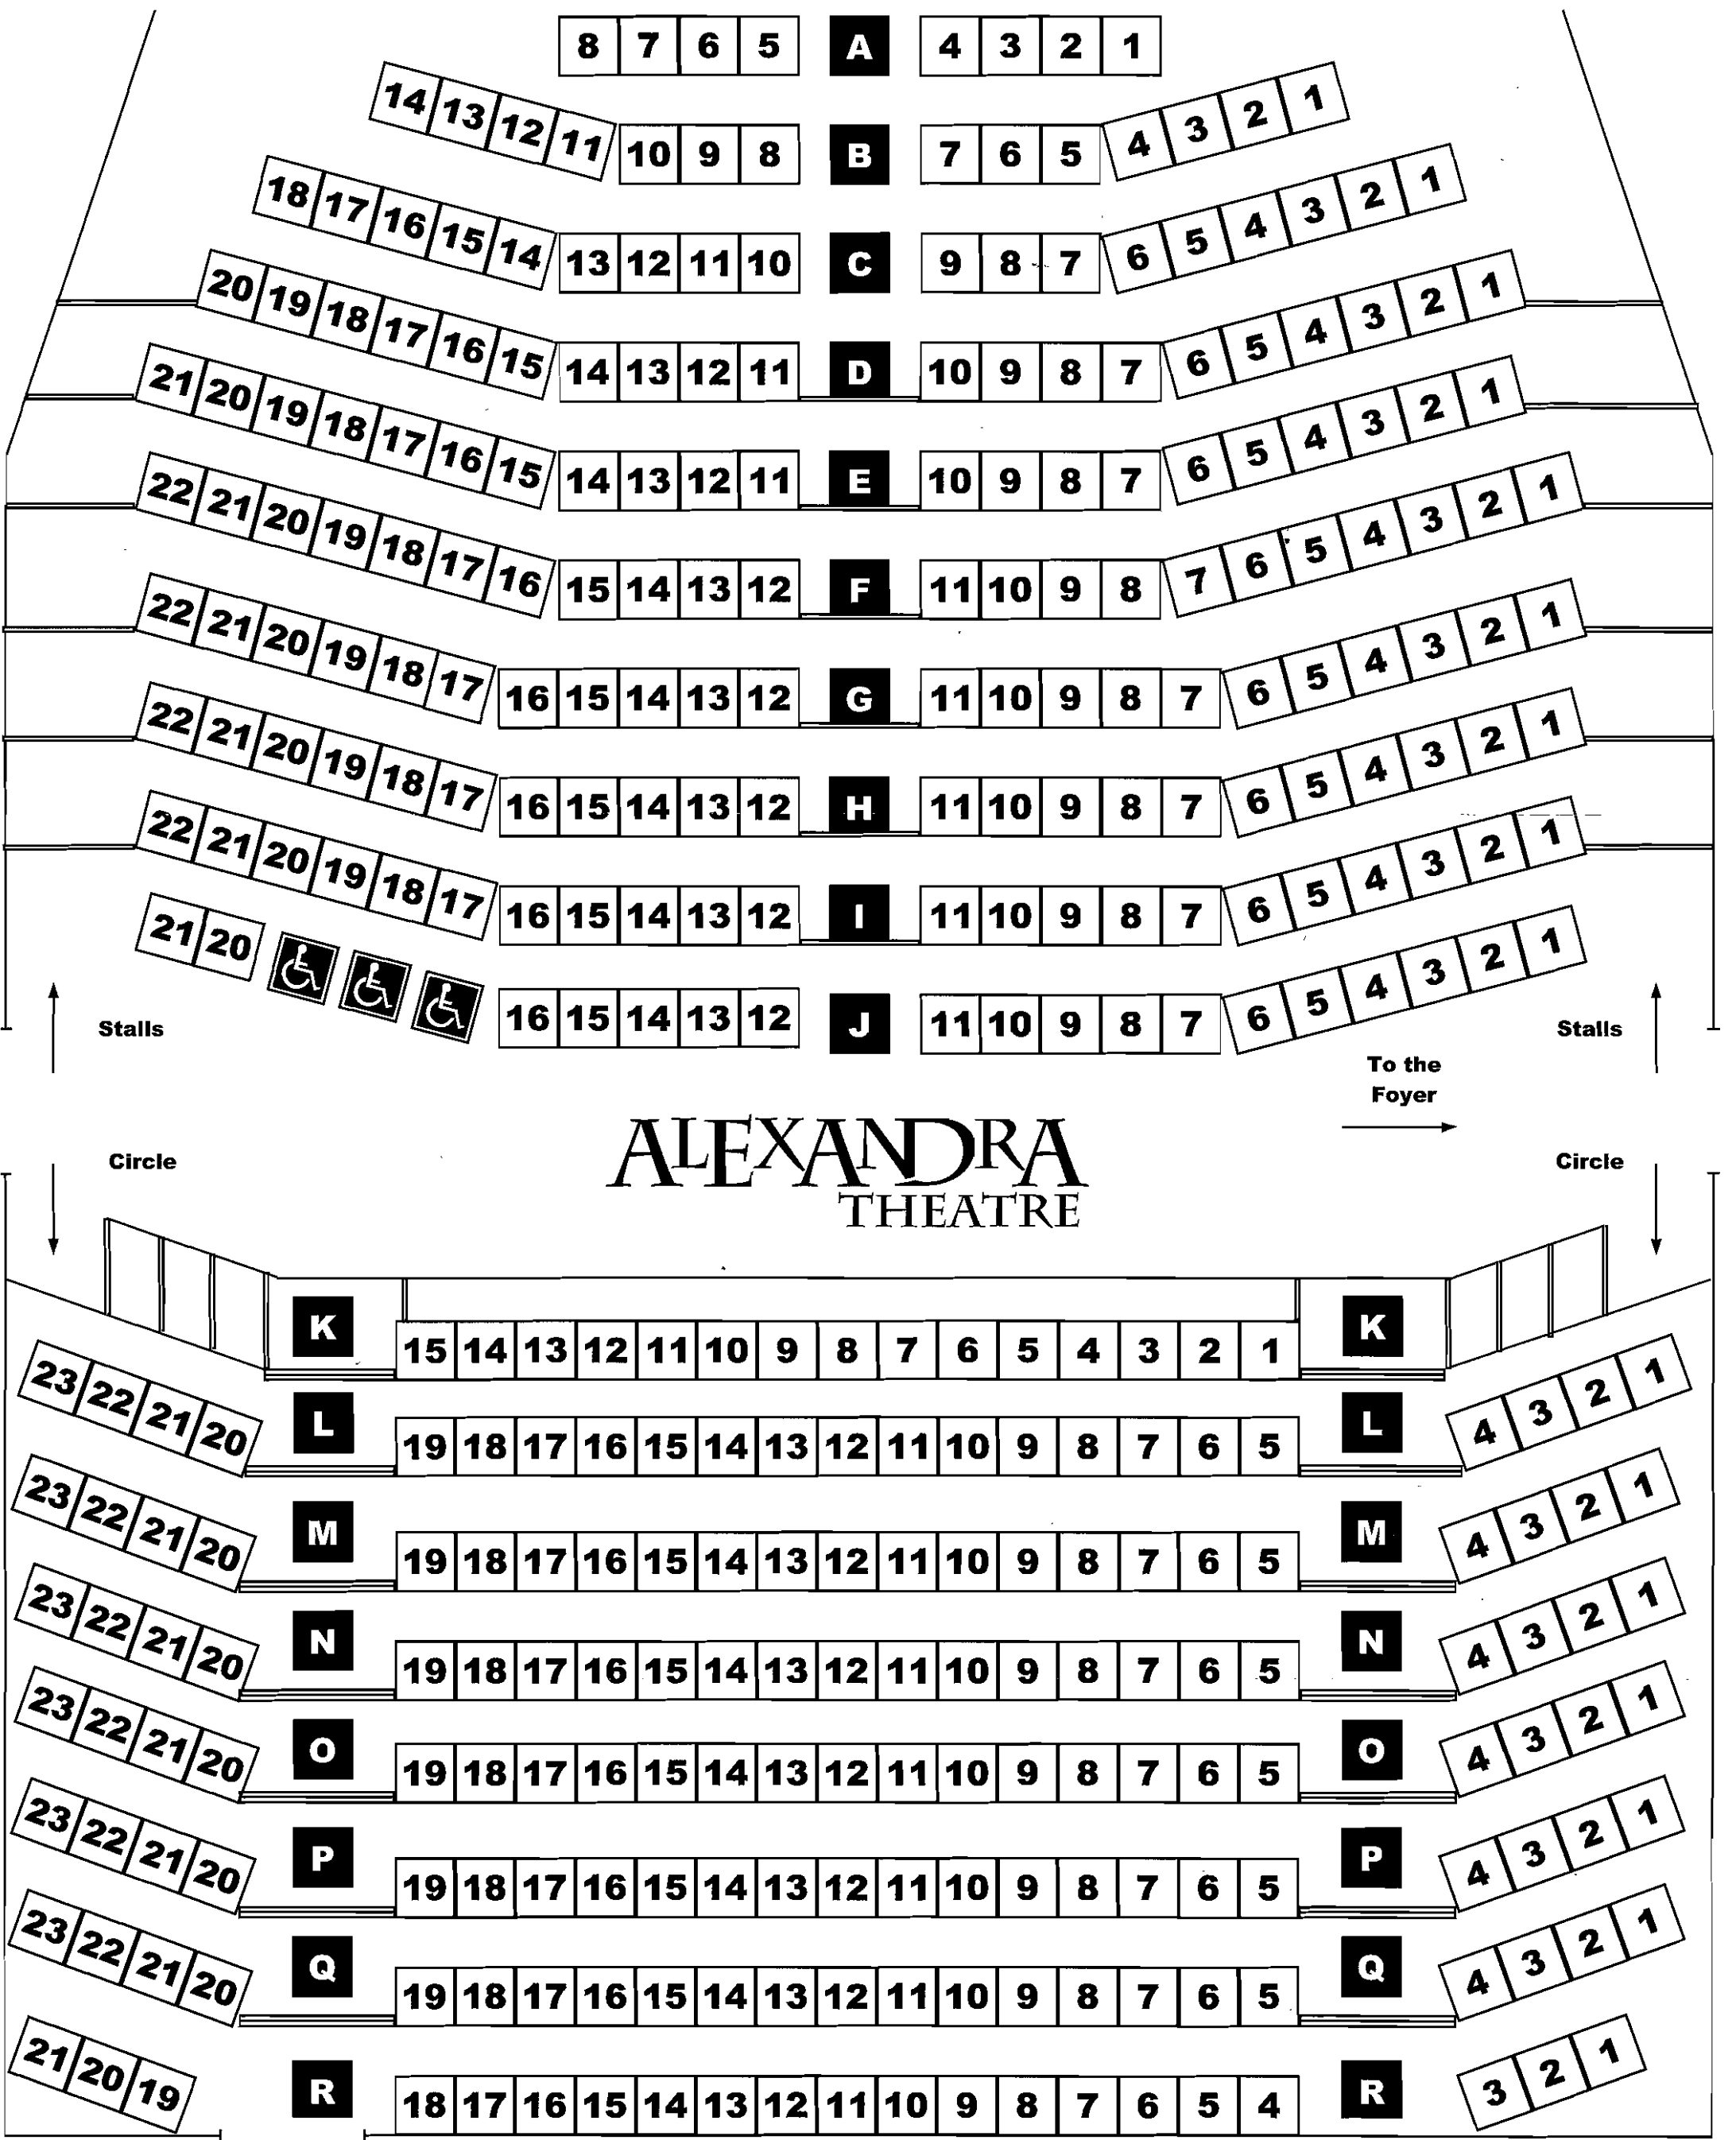

Seats 364

Stage

Stalls 190

Circle 174

ALEXANDRA
THEATRE